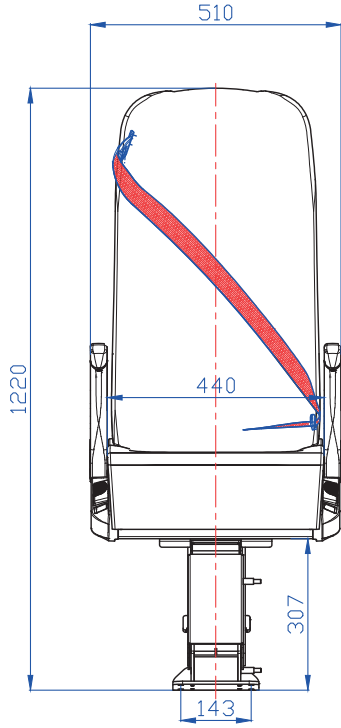

TECHNICAL DRAWING (FRONT VIEW)